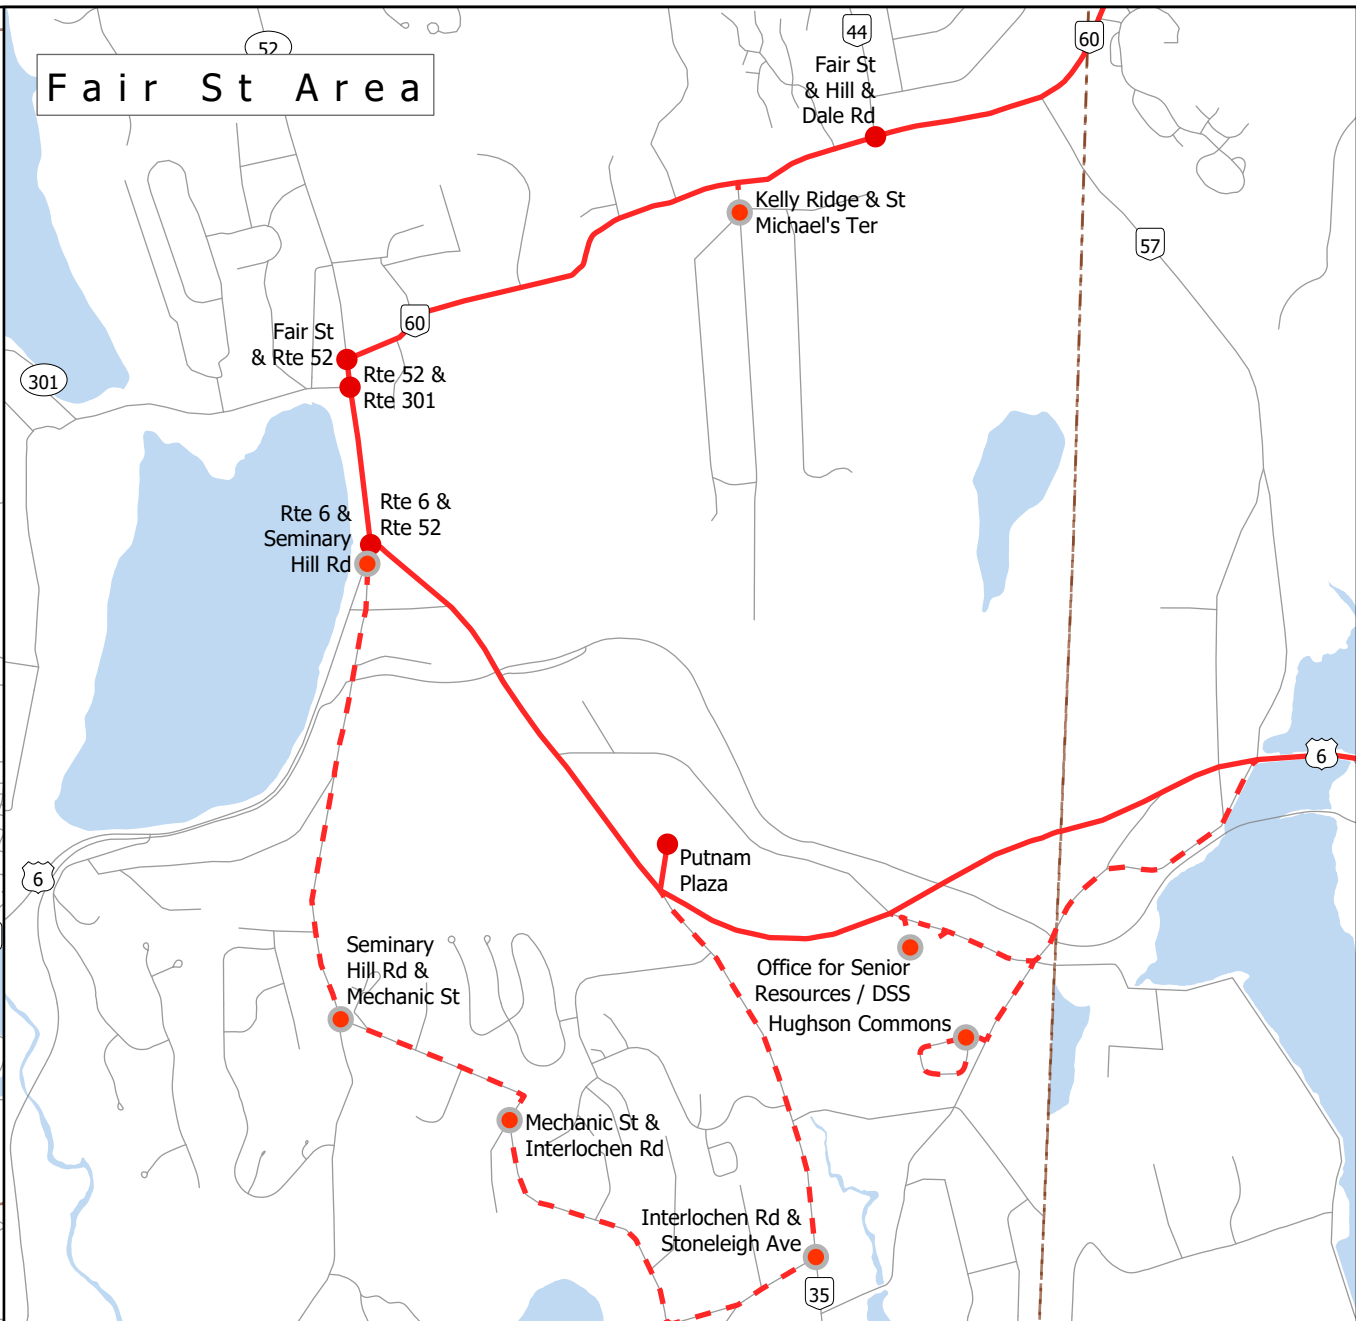

PART Route 3

Fair St Area

- PART 3 Stop
- On Call Stop
- PART 3
- - - On Call Route
- Roads
- - - Municipal Boundary
- Lakes

Map by: Putnam County IT / GIS
 By: AMO - Not to Scale - May 2019
www.putnamcountyny.com